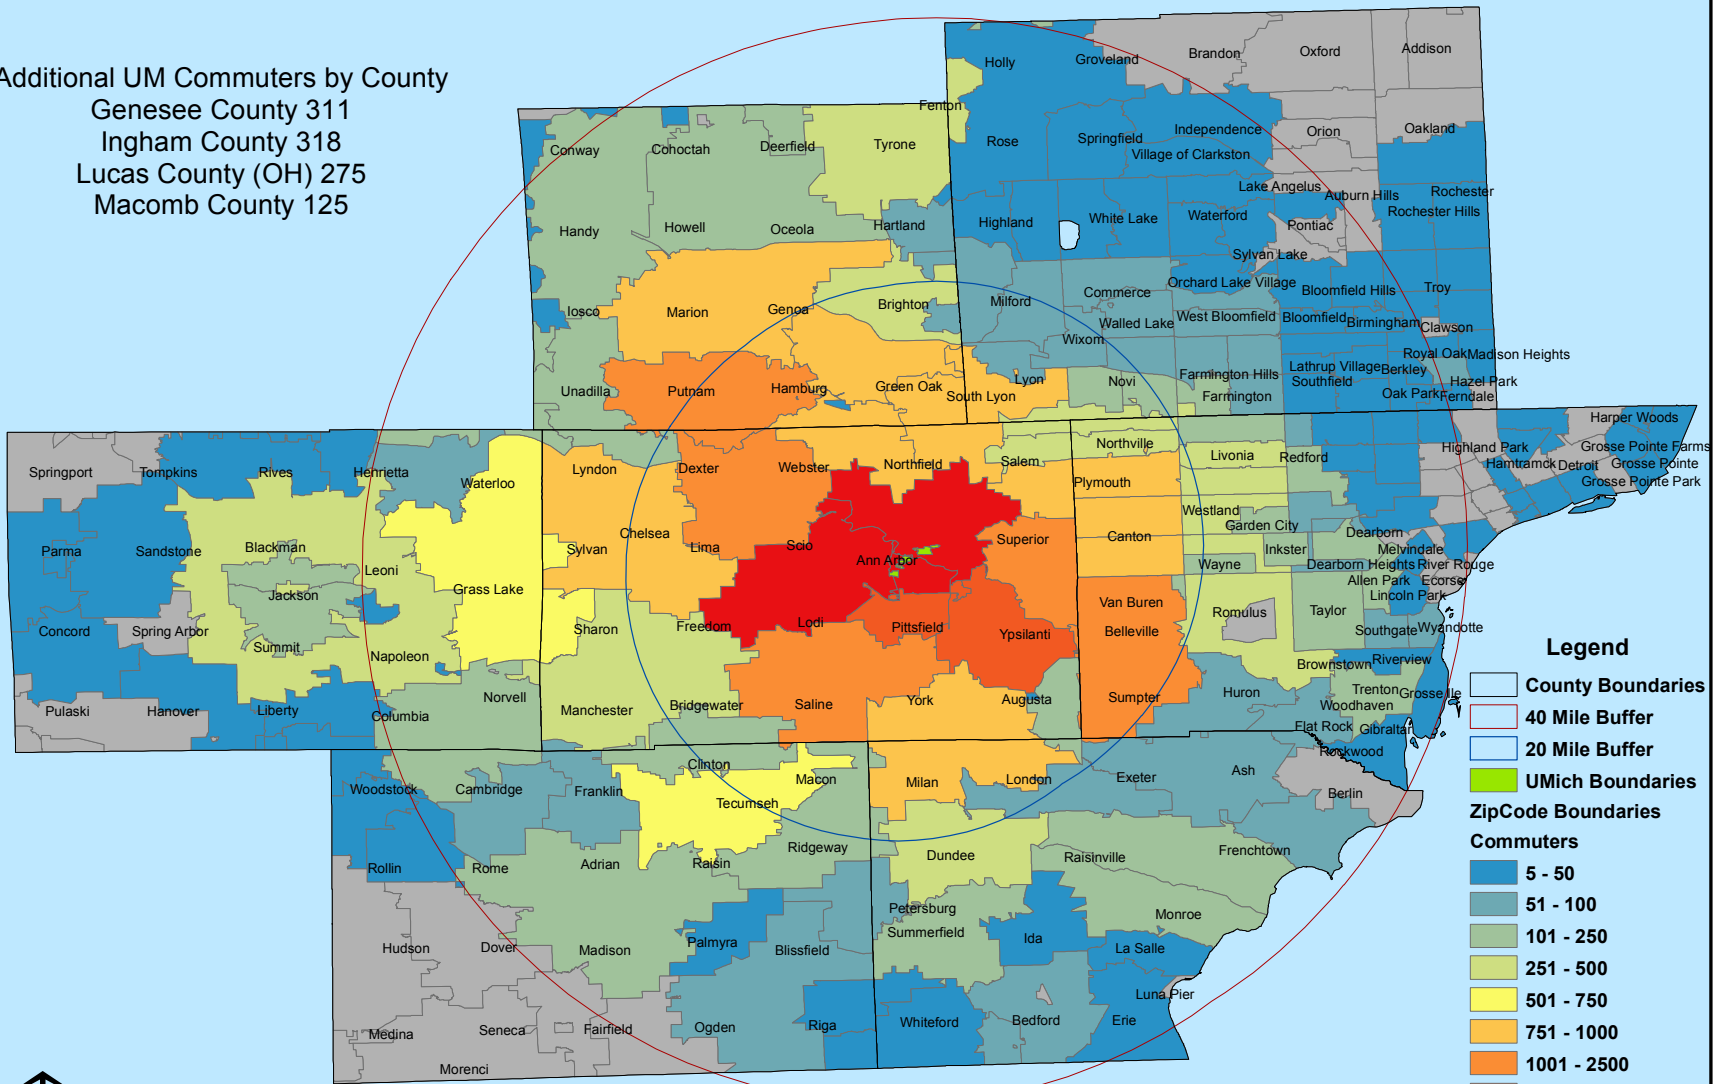

University of Michigan Hospital and University Employees by Zip Code

Additional UM Commuters by County
 Genesee County 311
 Ingham County 318
 Lucas County (OH) 275
 Macomb County 125

Counties clockwise from top left are Livingston, Oakland, Wayne, Monroe, Lenawee and Jackson. Washtenaw County is center.

Source: U.S. Census and University of Michigan Parking and Transportation Services